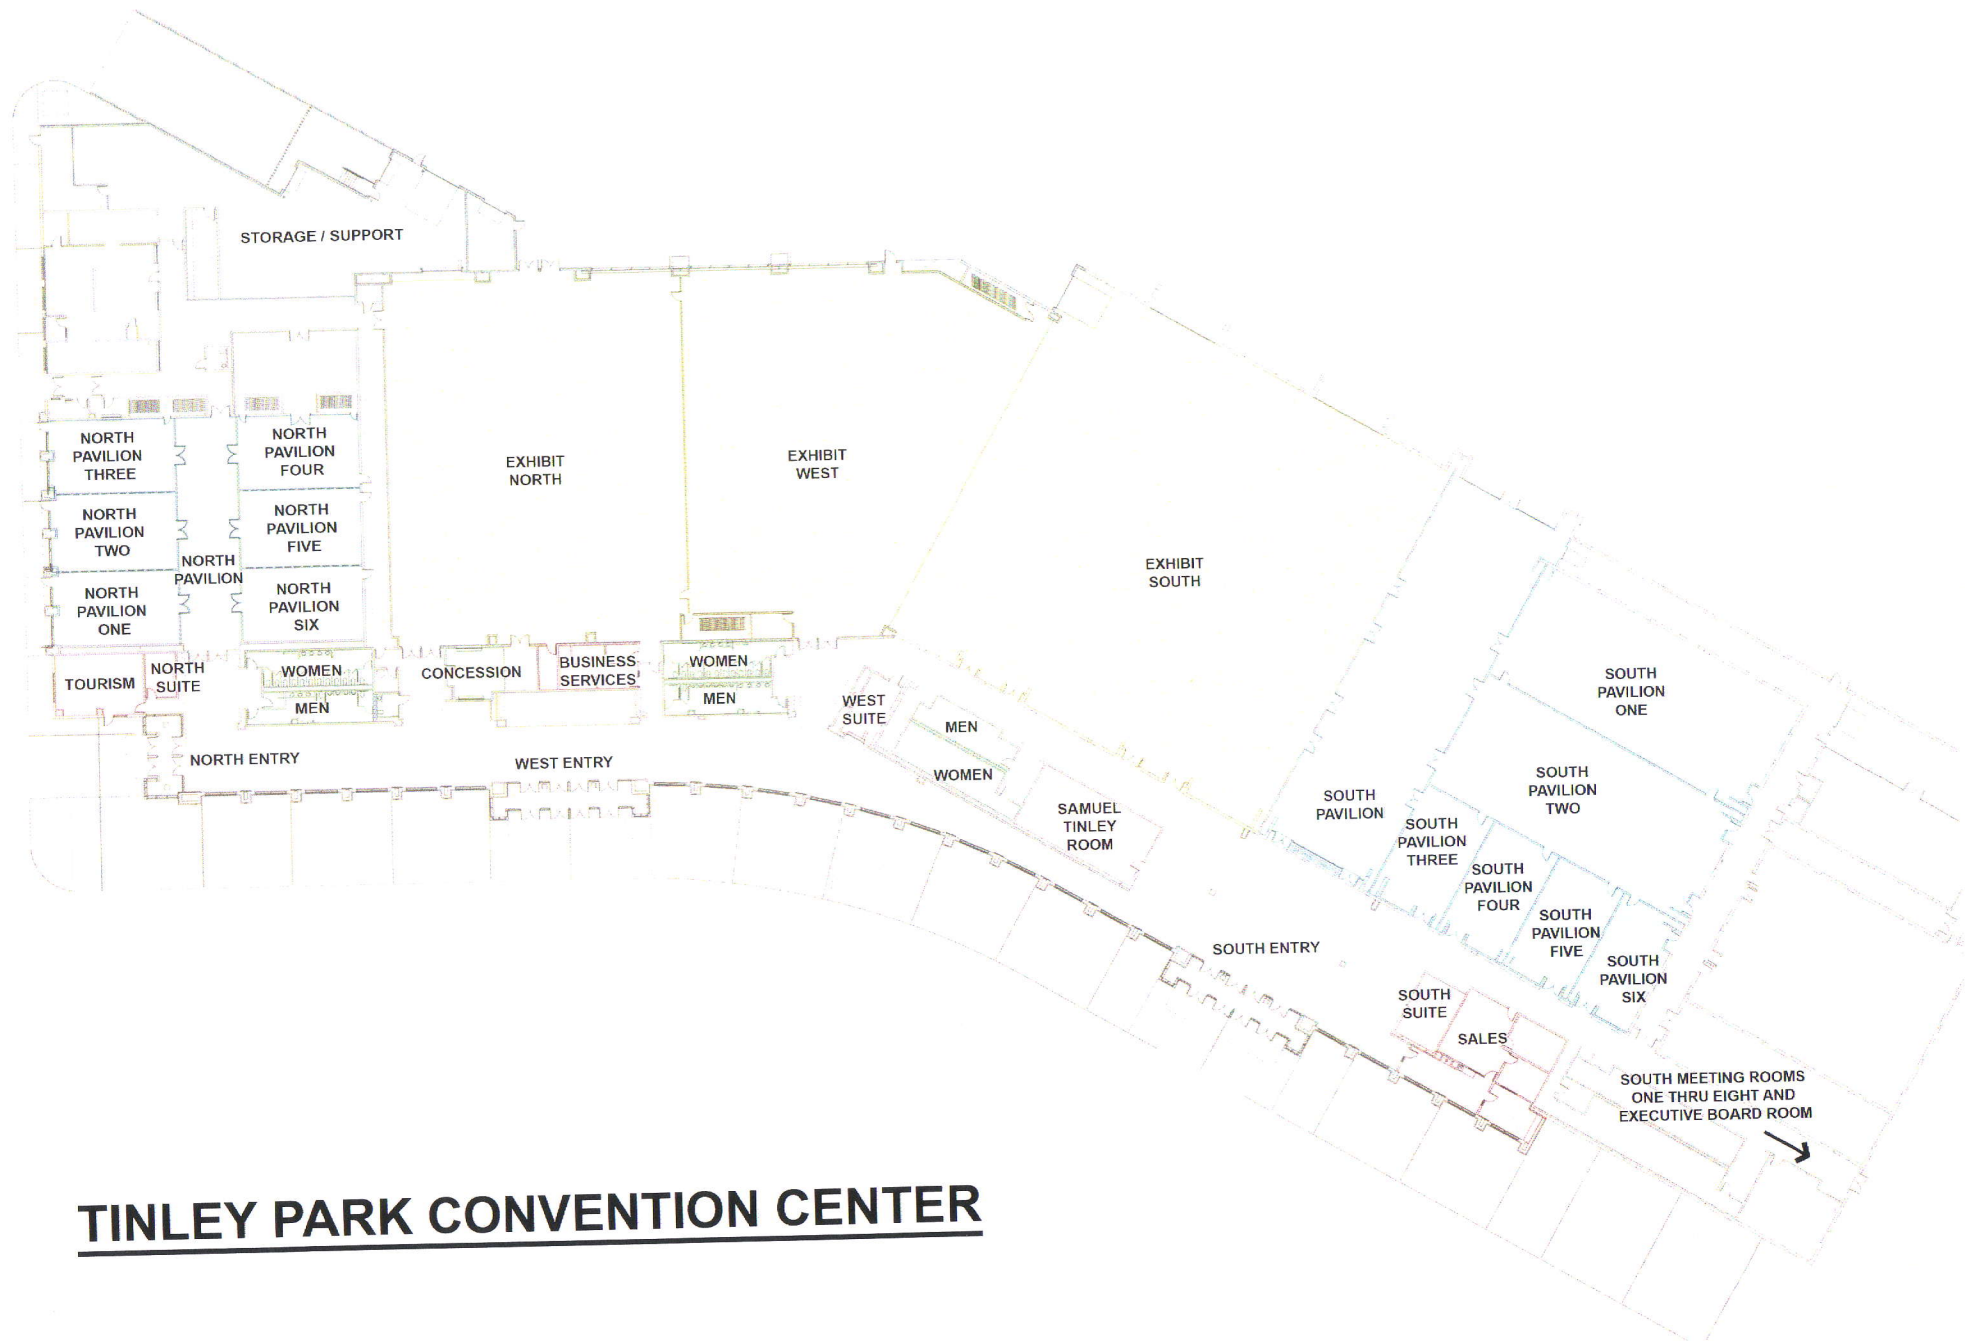

TINLEY PARK CONVENTION CENTER