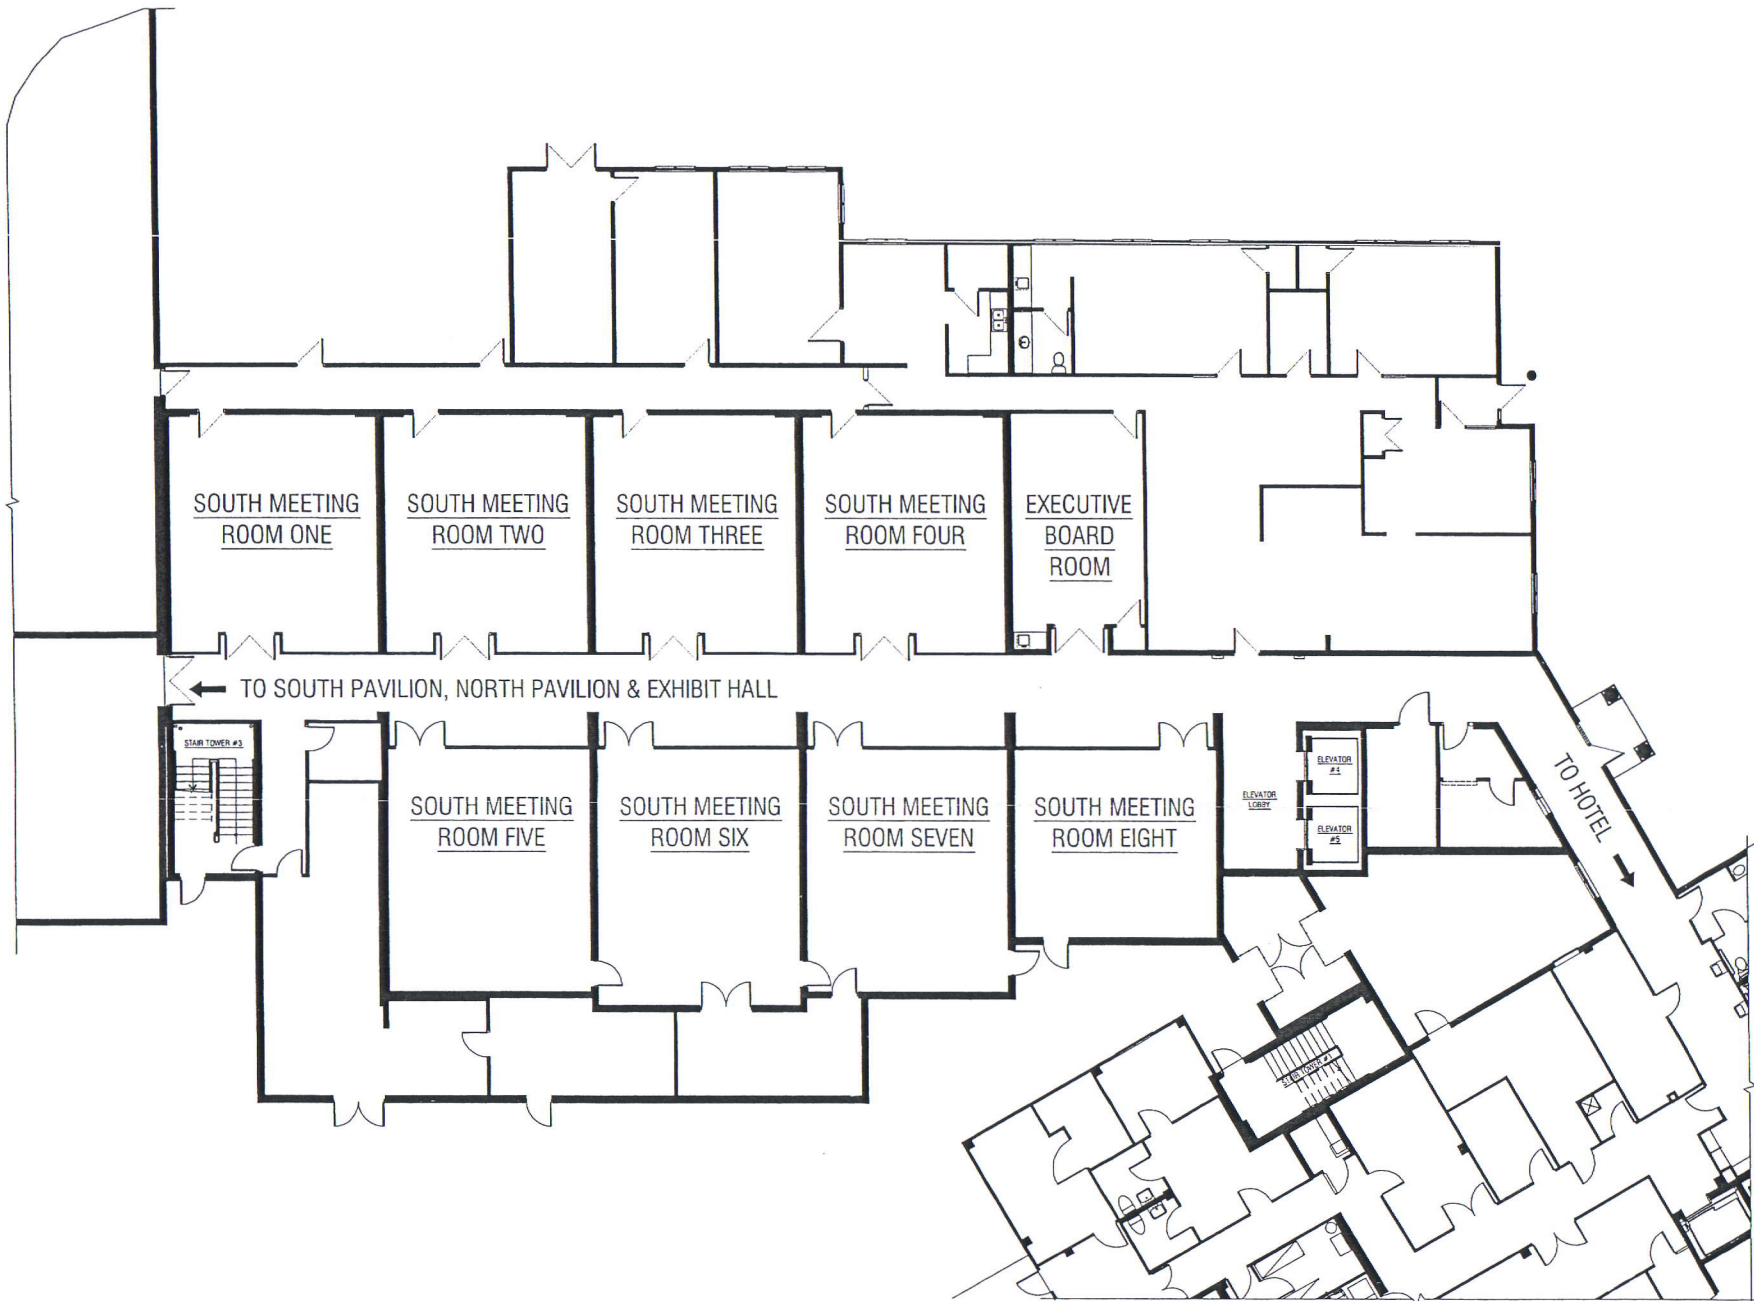

TINLEY PARK CONVENTION CENTER - SOUTH MEETING ROOMS